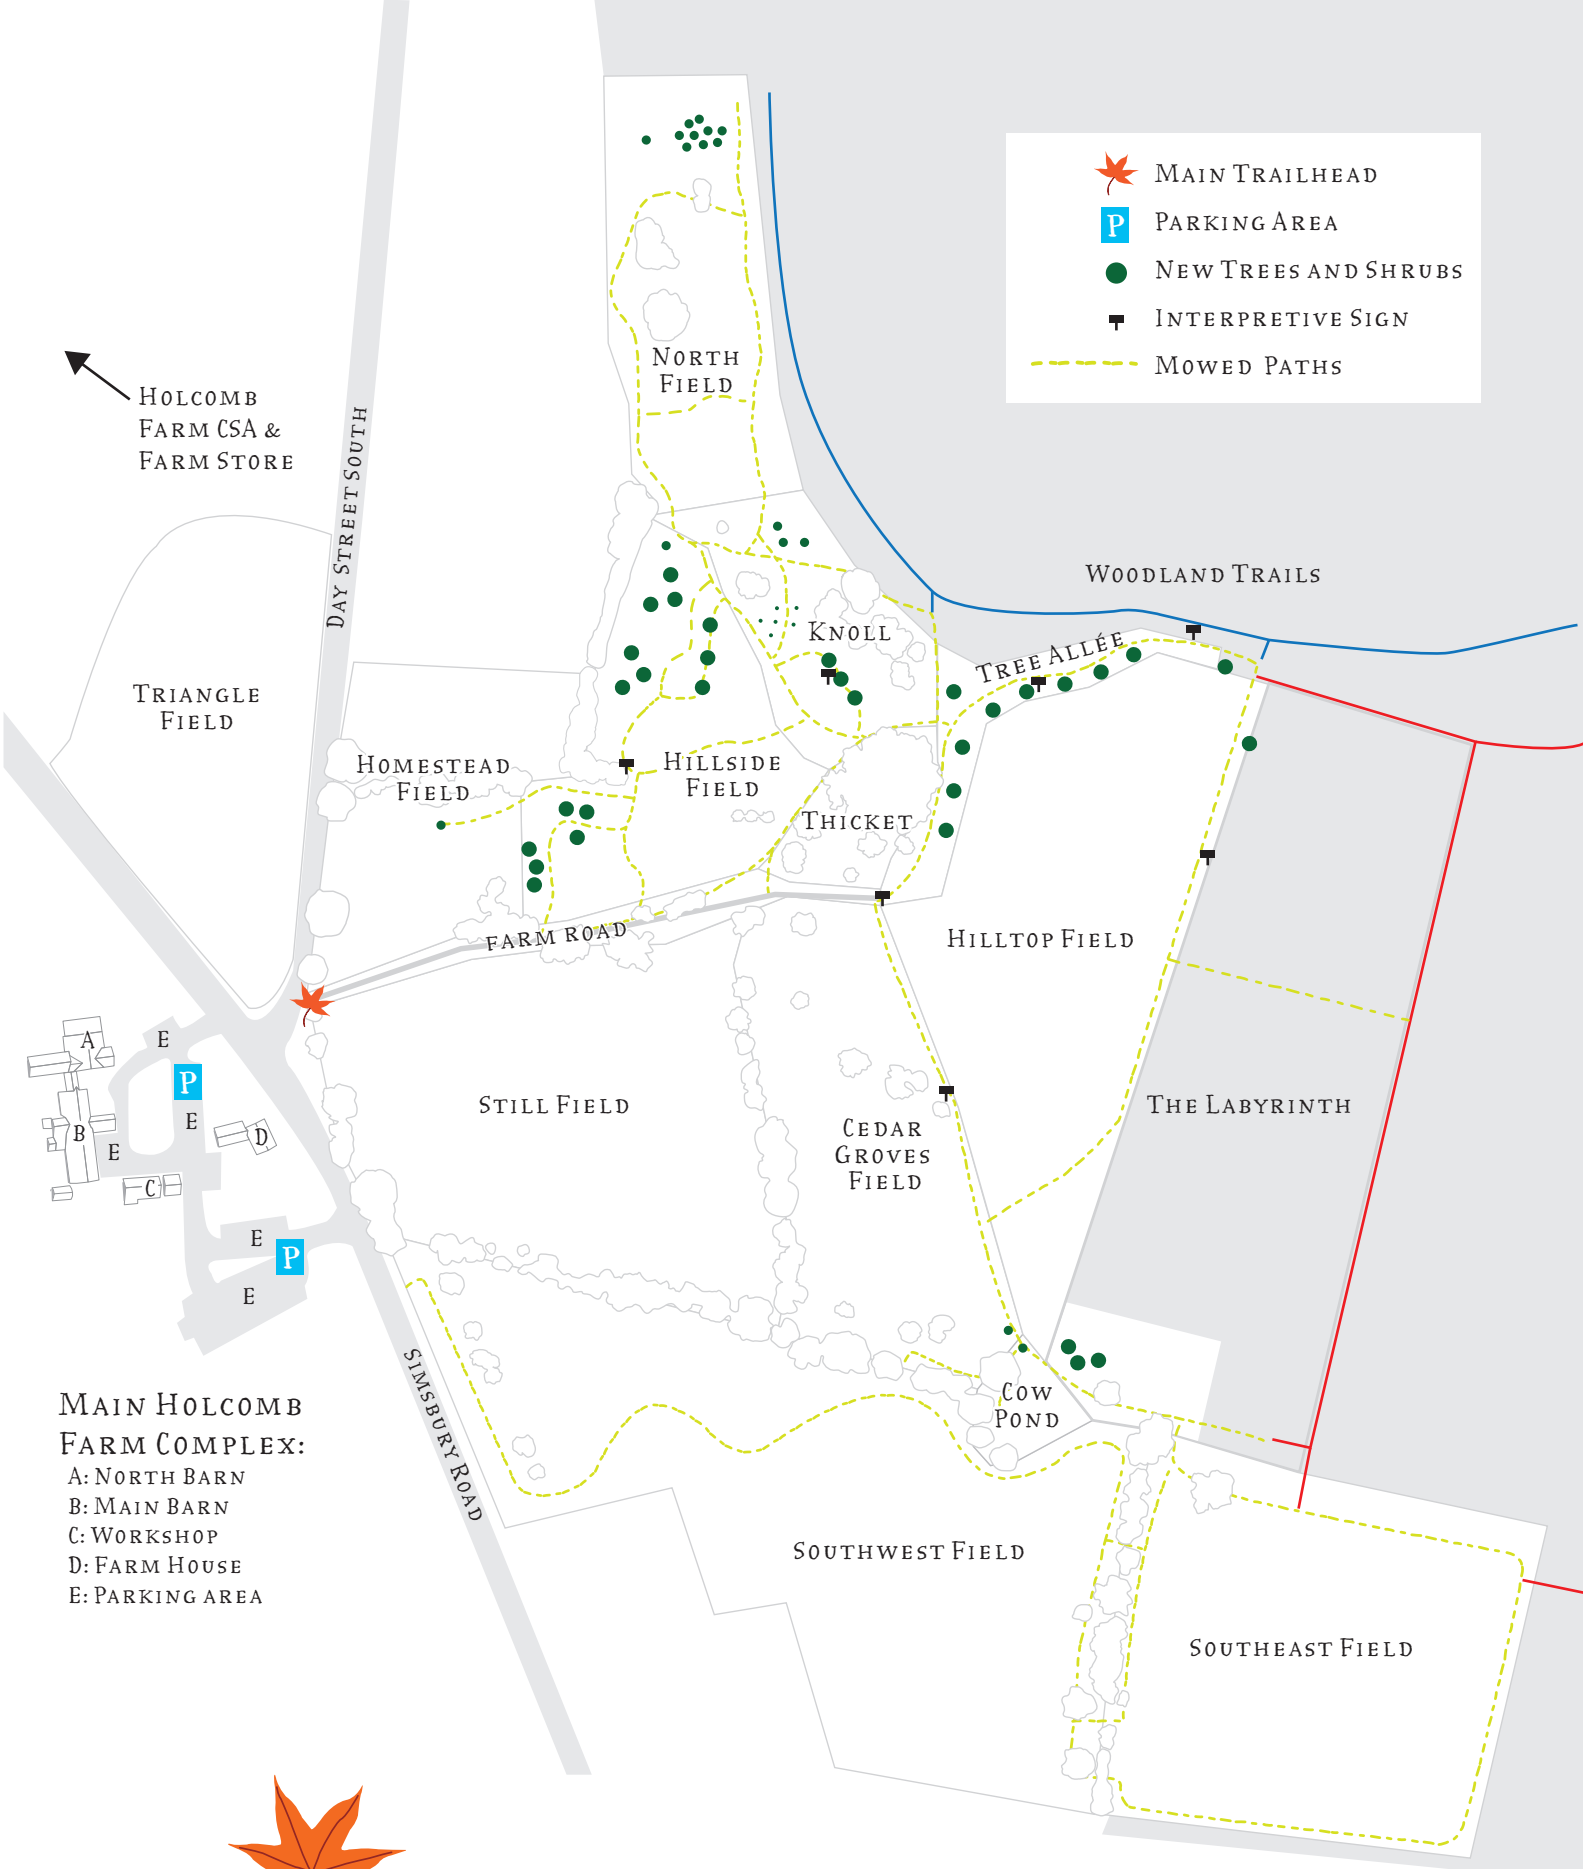

-  MAIN TRAILHEAD
-  PARKING AREA
-  NEW TREES AND SHRUBS
-  INTERPRETIVE SIGN
-  MOWED PATHS

HOLCOMB
FARM CSA &
FARM STORE

DAY STREET SOUTH

TRIANGLE
FIELD

HOMESTEAD
FIELD

NORTH
FIELD

KNOLL

HILLSIDE
FIELD

THICKET

WOODLAND TRAILS

TREE ALLÉE

FARM ROAD

HILLTOP FIELD

STILL FIELD

CEDAR
GROVES
FIELD

THE LABYRINTH

SIMSBURY ROAD

COW
POND

SOUTHWEST FIELD

SOUTHEAST FIELD

MAIN HOLCOMB
FARM COMPLEX:
A: NORTH BARN
B: MAIN BARN
C: WORKSHOP
D: FARM HOUSE
E: PARKING AREA

FRIENDS OF HOLCOMB FARM

113 SIMSBURY ROAD • WEST GRANBY, CT 06090 • WWW.HOLCOMBFARM.ORG