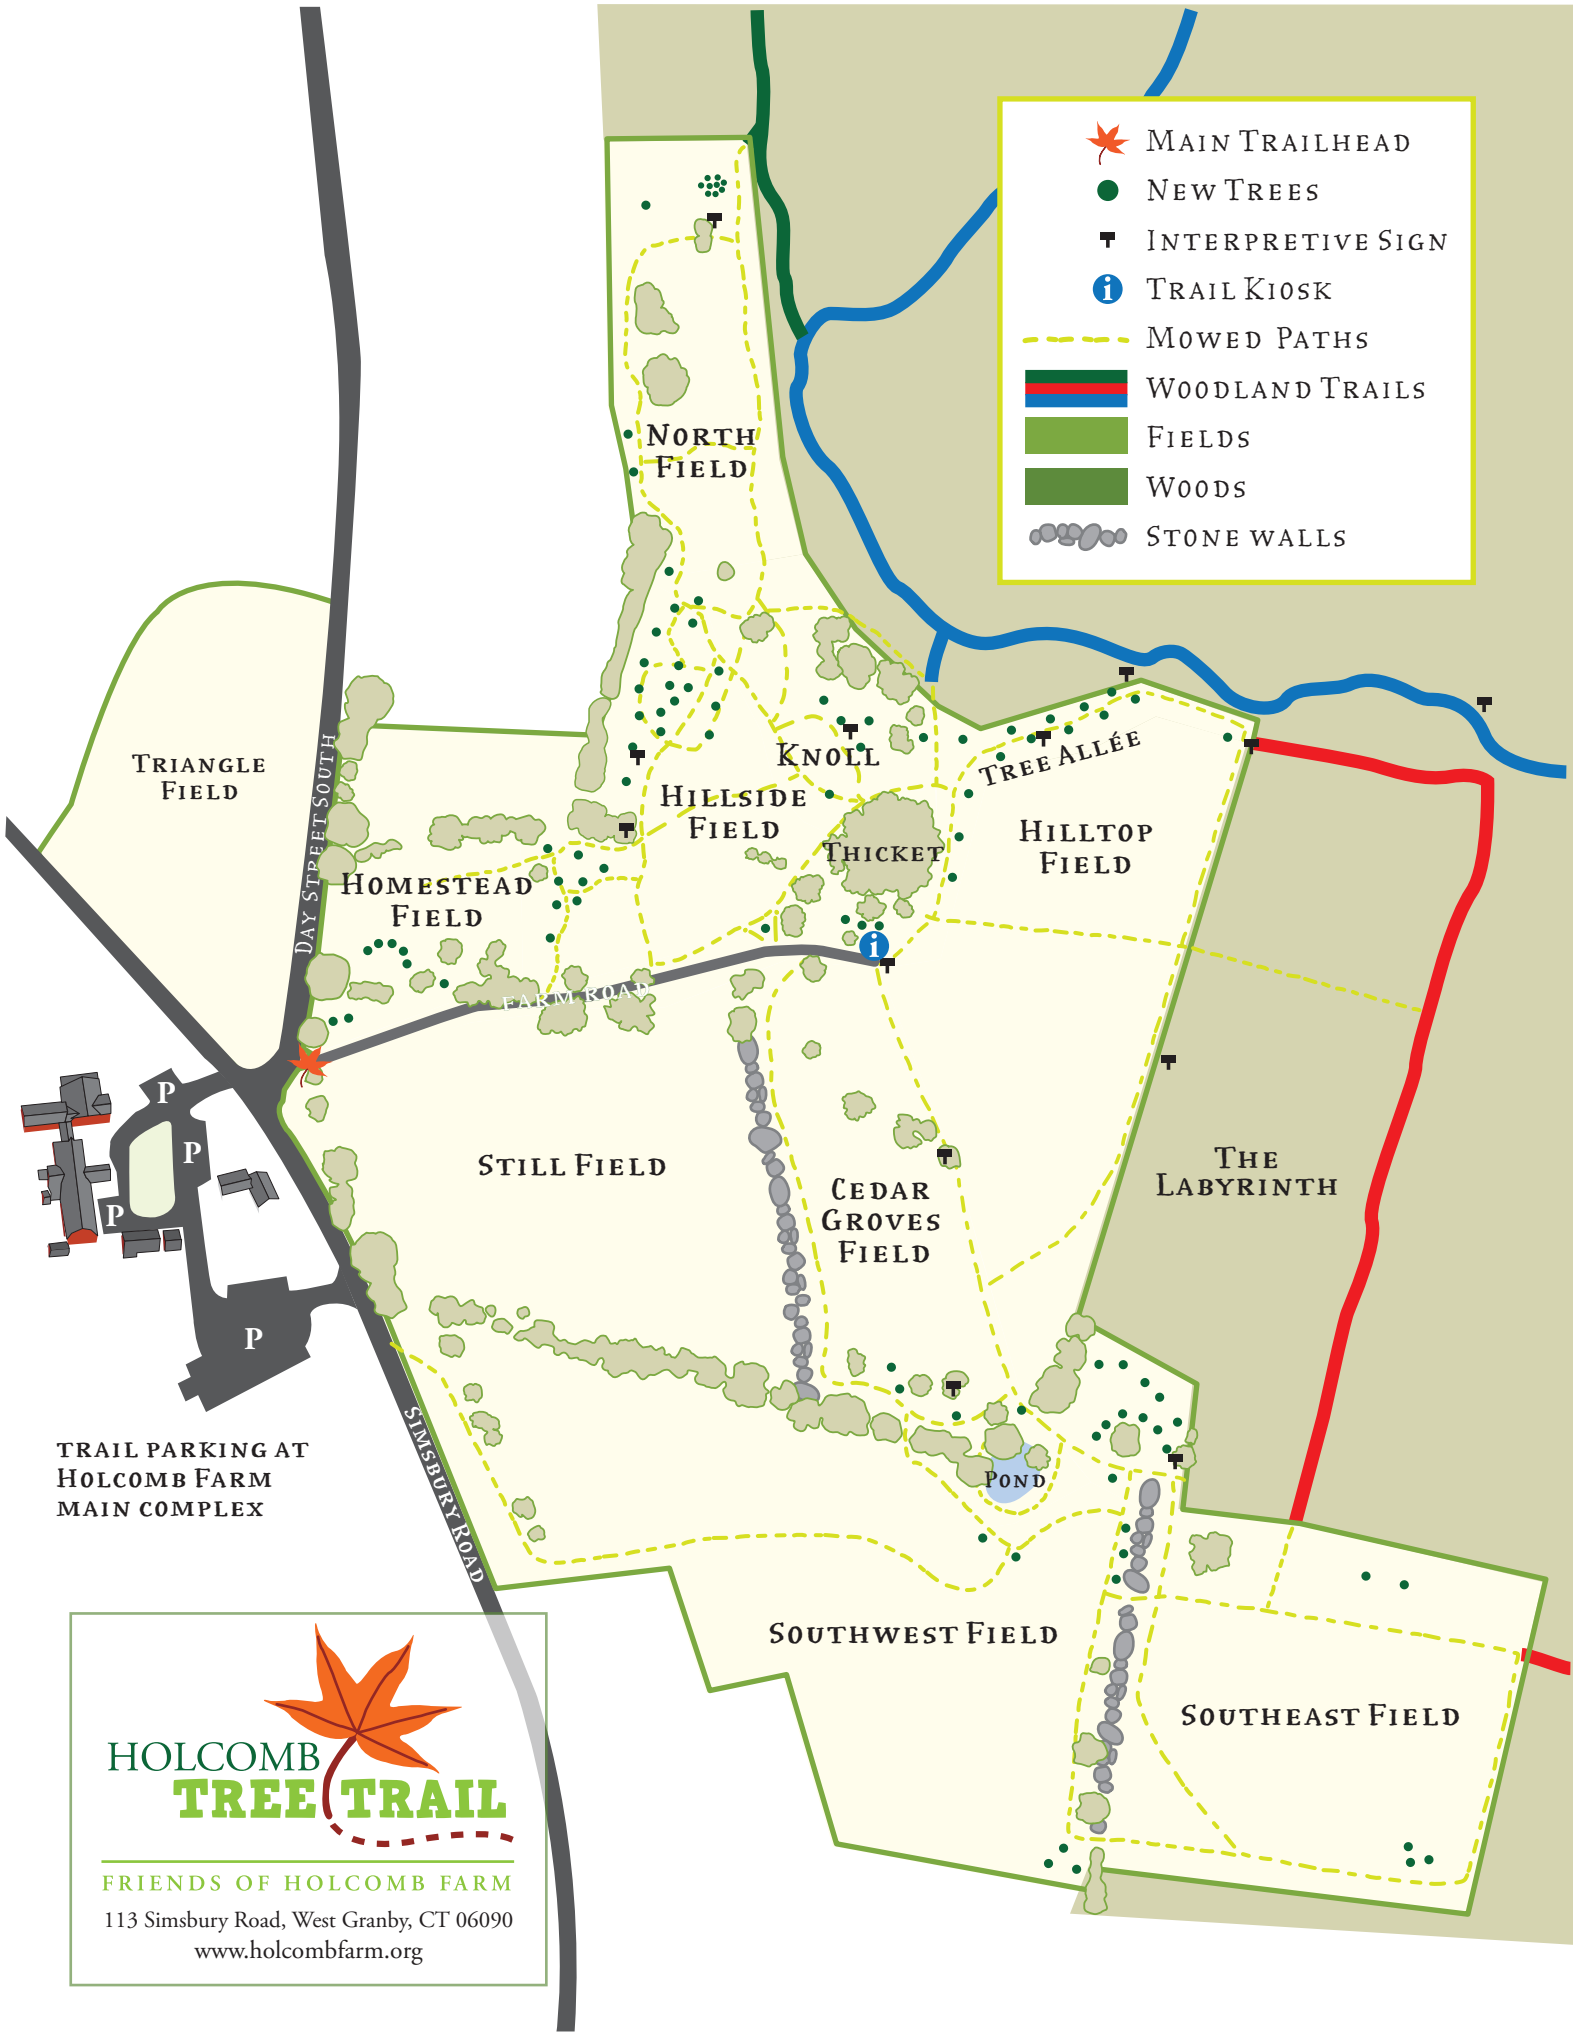

-  MAIN TRAILHEAD
-  NEW TREES
-  INTERPRETIVE SIGN
-  TRAIL KIOSK
-  MOWED PATHS
-  WOODLAND TRAILS
-  FIELDS
-  WOODS
-  STONE WALLS

TRAIL PARKING AT
HOLCOMB FARM
MAIN COMPLEX

**HOLCOMB
TREE TRAIL**

FRIENDS OF HOLCOMB FARM
113 Simsbury Road, West Granby, CT 06090
www.holcombfarm.org